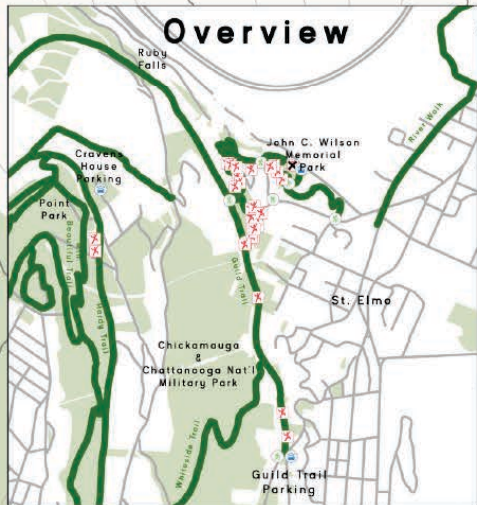

THE BOULDERS ON OLD WAUHATCHIE PIKE

THE BOULDERS ON OLD WAUHATCHIE PIKE

Map created by University of Tennessee at Chattanooga 2017